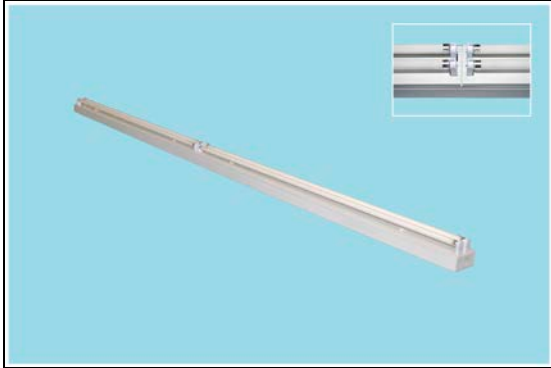

THE POWER OF CLEAN EFFICIENT LIGHT

4-LAMP T5HO STRIP FIXTURE

The CS18-4T5HO is designed for commercial, industrial, retail, and residential environments. As probably the most common of the industrial style fixtures, the economical strip fixture allows for 180 degree light dispersal as opposed to other types of fixtures that aim the light down towards the floor. The fixture profile, features, and simple mounting process make the CS18-4T5HO a perfect choice for the contractor and end user.

LISTING

The CS18-4T5HO is certified cETLus for installations in the U.S. or Canada. The fixture is certified to CSA C22.2 No.250.0 and conforms to UL 1598.

OPTIONAL ACCESSORIES:

- **Steel Wire Guard (WG-CS-454)**

CS18-4T5HO

Linear Fluorescent Strip Fixture 4-Lamp, T5HO (54-watt)

FEATURES & BENEFITS

- Heavy duty fixture housing with reinforcing ribs for added rigidity.
- All metal surfaces are white powder coated after fabrication.
- Lock tight rotary lock lamp holders for positive lamp contact.
- Fixture end caps are securely connected to the main body for added rigidity and ease of installation.
- Fixture can be individual or row-mounted using end plate knock-outs.
- Fixture can be surface mounted or suspended.
- Quarter turn fasteners retain the ballast cover for quick and easy installation.
- Quick disconnect is included for ease of installation.
- Heavy gauge die embossed steel housing for maximum strength.
- Engineered for use with T5HO, 54W lamps (not included)
- 14 gauge steel wire guard offered as an accessory.

FIXTURE DIMENSIONS:

Length

93.0-in

Width

3.4-in

Depth

1.5-in

Weight