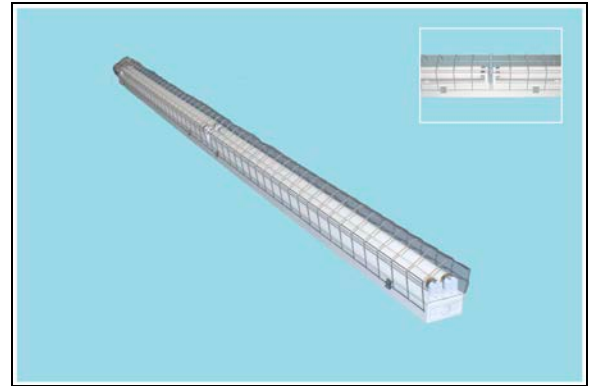

THE POWER OF CLEAN EFFICIENT LIGHT

4-LAMP T5HO STRIP FIXTURE

The CS18-4T5HO is designed for commercial, industrial, retail, and residential environments. As probably the most common of the industrial style fixtures, the economical strip fixture allows for 180 degree light dispersal as opposed to other types of fixtures that aim the light down towards the floor. The fixture profile, features, and simple mounting process make the CS18-4T5HO a perfect choice for the contractor and end user.

CS18-4T5HO

Linear Fluorescent Strip Fixture 4-Lamp, T5HO (54-watt)

FEATURES & BENEFITS

- Heavy duty fixture housing with reinforcing ribs for added rigidity.
- All metal surfaces are white powder coated after fabrication.
- Lock tight rotary lock lamp holders for positive lamp contact.
- Fixture end caps are securely connected to the main body for added rigidity and ease of installation.
- Fixture can be individual or row-mounted using end plate knock-outs.
- Fixture can be surface mounted or suspended.
- Quarter turn fasteners retain the ballast cover for quick and easy installation.
- Quick disconnect is included for ease of installation.
- Heavy gauge die embossed steel housing for maximum strength.
- Engineered for use with T5HO, 54W lamps (not included)
- 14 gauge steel wire guard offered as an accessory.

FIXTURE DIMENSIONS:

Length

93.0-in

Width

3.4-in

Depth

1.5-in

Weight

10-lbs

All dimensions are inches. Specifications subject to change without notice.

Fixture top side

Fixture with wireguard