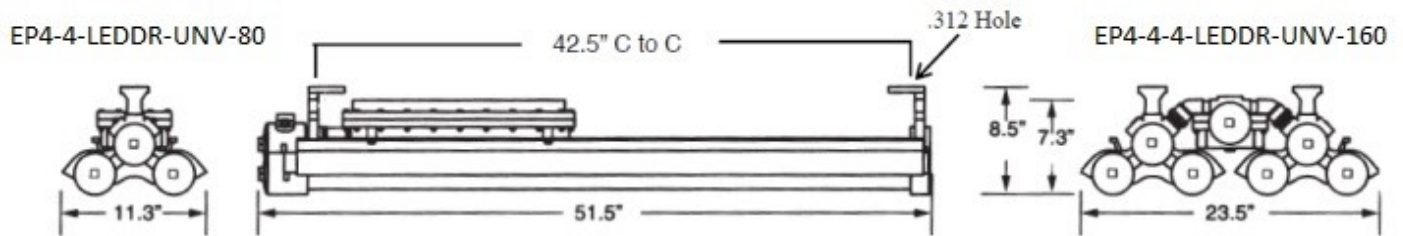

Fixture is warranted for one year from delivery date against manufacturing defects.

**LED EXPLOSION PROOF
EP4-4LEDDR-UNV-80
EP4-4-4-LEDDR-UNV-16**

NOMINAL LENGTH	LENGTH INCHES	WIDTH	HEIGHT	WEIGHT
2 FOOT 2 TUBE	27.5	11.25	8.5	55
4 FOOT 2 TUBE	52	11.25	8.5	65
4 FOOT 4 TUBE	52.5	24	9.5	120